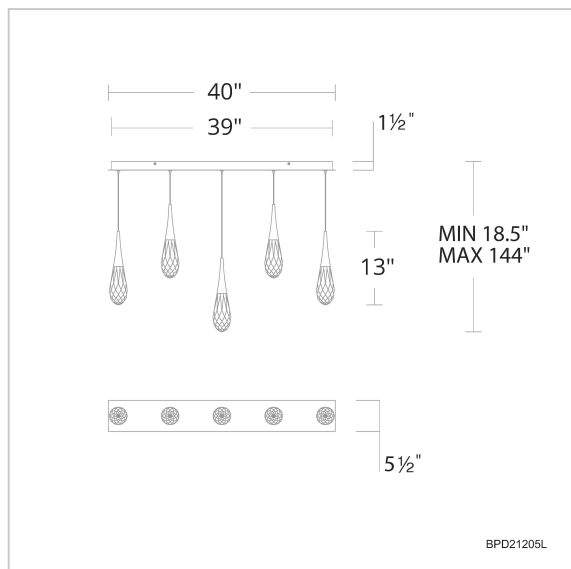

Hibiscus

BPD21205L

LINE DRAWING

Project:

Location:

Fixture Type:

Catalog Number:

DESCRIPTION

FEATURES

- Linear Canopy available in 3, 5, 14, 23 Light configurations
- 3CCT adjustability switch. Set from 3000K/3500K/4000K
- Thin, powered aircraft cables provide adjustable suspension height for an ultra-clean look
- Can be mounted on a sloped ceiling.
- Driver concealed within the canopy

REPLACEMENT PARTS

RPL-GLA-21213 - Replacement Crystal

Model	Crystal	Finish	# of Lights	CCT	Voltage	Wattage	Weight	LED Lumens	Delivered Lumens
BPD21205L	O	- AB - BK - PN	5 Light	3000K/3500K/ 4000K	120-277V	31W	28.33lbs	1525	Up To 1340