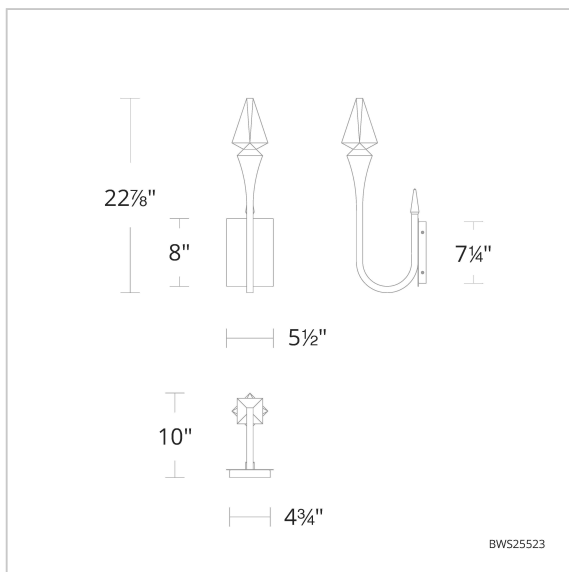

Plumeria

BWS25523

LINE DRAWING

Project:

Location:

Fixture Type:

Catalog Number:

FEATURES

- Can be mounted on wall vertically or upside down
- Driver concealed within the fixture

CRYSTAL OPTIONS

Optic Crystal
(O)

FINISH OPTIONS

Aged Brass
(-AB)

SPECIFICATIONS

Light Source	LED
CRI	90
Dimming	ELV, Triac
Standards	ETL/cETL

REPLACEMENT PARTS

RPL-GLA-25534-02 - Replacement Crystal Small
RPL-GLA-25534-01 - Replacement Crystal Large

Model	Crystal	Finish	Size	CCT	Voltage	Wattage	Weight	LED Lumens	Delivered Lumens
BWS25523	O	- AB	23"	3000K/3500K/ 4000K/5000K	120/277V	5W	0lbs	200	Up To 150