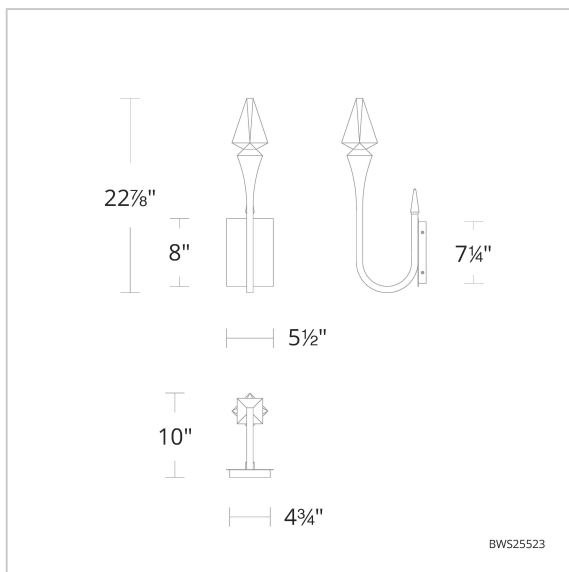

Plumeria

BWSW25523

LINE DRAWING

Project: _____

Location: _____

Fixture Type: _____

Catalog Number: _____

FEATURES

- Can be mounted on wall vertically or upside down
- Driver concealed within the fixture

CRYSTAL OPTIONS

Optic Crystal
(O)

FINISH OPTIONS

Black
(-BK)

SPECIFICATIONS

Light Source	LED
CRI	90
Dimming	ELV, Triac
Standards	ETL/cETL

REPLACEMENT PARTS

- RPL-GLA-25534-02 - Replacement Crystal Small
RPL-GLA-25534-01 - Replacement Crystal Large

Model	Crystal	Finish	Size	CCT	Voltage	Wattage	Weight	LED Lumens	Delivered Lumens
BWSW25523	O	- BK	23"	3000K/3500K/ 4000K/5000K	120/277V	5W	0lbs	200	Up To 150

Example: BWSW25523-BK