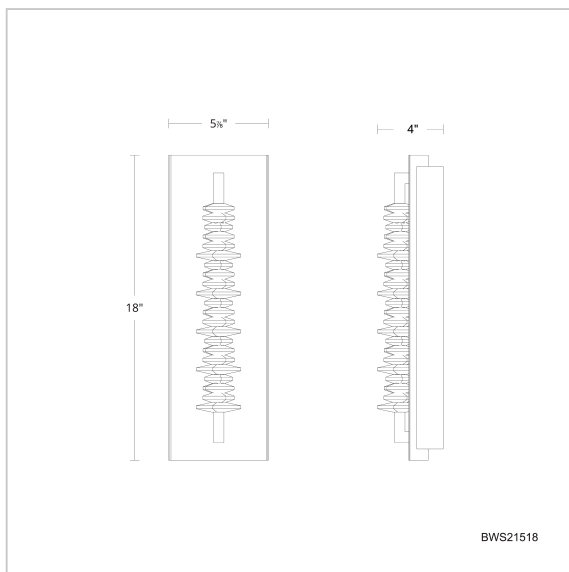

Bergy

BWS21518

LINE DRAWING

Project:

Location:

Fixture Type:

Catalog Number:

DESCRIPTION

Bold and unapologetically modern, the Bergy crystal wall sconce pushes the boundaries of elegance with its sharp, linear design and precision craftsmanship. The faceted Optic Crystal plates, reminiscent of jagged icebergs, are stacked in a striking formation on a gleaming backplate, delivering a powerful visual statement. Hidden within its core, a line of LEDs injects a sleek glow, amplifying the crystal's raw brilliance.

FEATURES

- Can be mounted on ceiling or wall in all orientations
- Driver concealed within the fixture

CRYSTAL OPTIONS

Radiance®
Crystal Dust
(RD)

FINISH OPTIONS

Black
(-BK)

Aged Brass
(-AB)

SPECIFICATIONS

Light Source	LED
Dimming	ELV, Triac
Standards	ETL/cETL, Title 24

REPLACEMENT PARTS

RPL-GLA-21524-04 - Replacement Crystal 04
RPL-GLA-21524-03 - Replacement Crystal 03
RPL-GLA-21524-02 - Replacement Crystal 02
RPL-GLA-21524-01 - Replacement Crystal 01

Model	Crystal	Finish	Size	CCT	Voltage	Wattage	Weight	LED Lumens	Delivered Lumens
BWS21518	RD	- AB - BK	18"	3000K/3500K/ 4000K/5000K	120V/277V	21W	6lbs	2400	Up To 1135

Example: BWS21518-BK