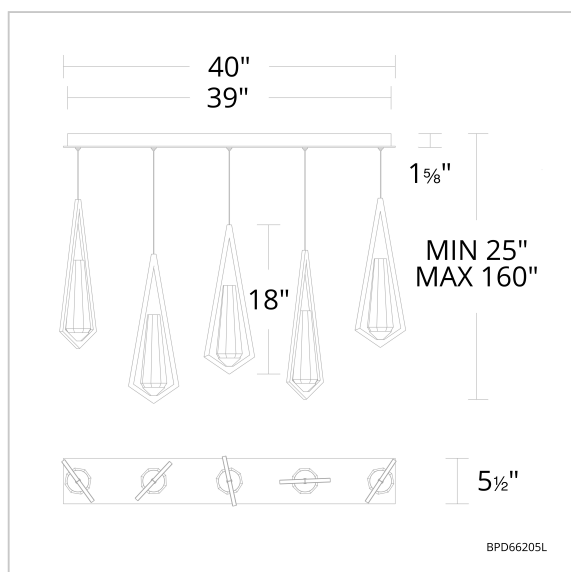

Devotion

BPD66205L

LINE DRAWING

Project:

Location:

Fixture Type:

Catalog Number:

DESCRIPTION

The Devotion multi-light luminaire sparkles brilliantly from five pendants composed of Radiance® Crystal Dust tapers held within triangular frames and installed on one linear canopy. This dramatic luminaire creates an artful statement while providing ample lighting to surrounding spaces.

FEATURES

- Can be mounted on a sloped ceiling.
- Driver concealed within the canopy

CRYSTAL OPTIONS

Radiance®
Crystal Dust
(RD)

FINISH OPTIONS

Aged Brass
(-AB)

Black
(-BK)

Satin Nickel
(-SN)

SPECIFICATIONS

Light Source	LED
Dimming	ELV,0-10V, Triac
Standards	ETL/cETL, Title 24

REPLACEMENT PARTS

RPL-GLA-66218 - Replacement Crystal 1

Model	Crystal	Finish	# of Lights	CCT	Voltage	Wattage	Weight	LED Lumens	Delivered Lumens
BPD66205L	RD	- AB - BK - SN	5 Light	3000K/3500K/ 4000K/5000K	120V-277V	25W	37lbs	1908	Up To 1566