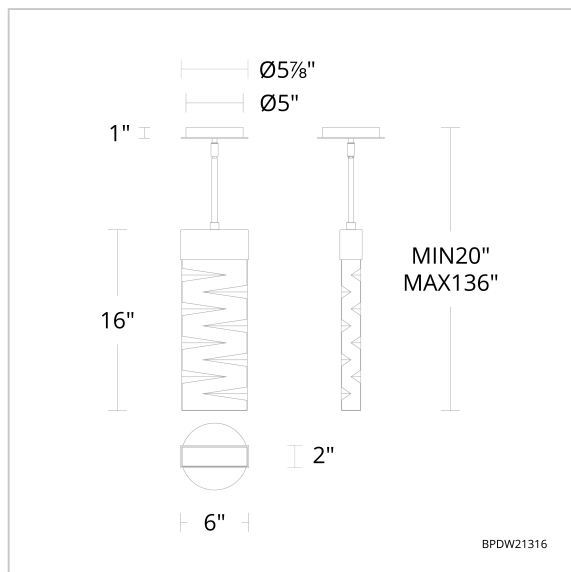

Labrynth

BPDW21316

LINE DRAWING

Project:

Location:

Fixture Type:

Catalog Number:

FEATURES

- Can be mounted on a sloped ceiling.
- Driver concealed within the canopy

CRYSTAL OPTIONS

Optic Crystal
(O)

FINISH OPTIONS

Black
(-BK)

SPECIFICATIONS

Light Source	LED
CRI	90
Dimming	ELV, Triac
Standards	ETL/cETL, Title 24

REPLACEMENT PARTS

RPL-ROD-IN12-BK-03 - 12" Rod BK
 RPL-ROD-IN06-BK-03 - 6" Rod BK
 RPL-GLA-21316 - Replacement Crystal

Model	Crystal	Finish	Size	CCT	Voltage	Wattage	Weight	LED Lumens	Delivered Lumens
BPDW21316	O	- BK	16"	3000K/3500K/ 4000K/5000K	120/277V	21W	0lbs	634.52	Up To 614

Example: BPDW21316-BK