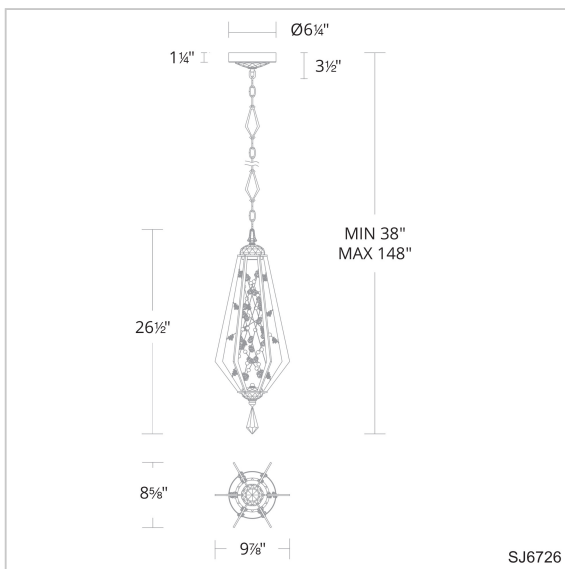

Eternity

SJ6726

LINE DRAWING

DESCRIPTION

A masterful creation. Playing within the edges, shards of sultry brilliance reflect from a Radiance Crystal Dust core.

FEATURES

- Hand pinned Schonbek Radiance crystal and Swarovski Pearls
- Built in color temperature adjustability. Switch from 3000K/3500K/4000K. Switch may be installed in junction box.
- Can be mounted on a sloped ceiling.
- Driver concealed within the canopy

Heirloom
Gold
(-22)

SPECIFICATIONS

Light Source	LED
Standards	UL/cUL, Title 24

Model	Finish	Crystal	Size	CCT	Weight	Voltage	Wattage	LED Lumens	Delivered Lumens
SJ6726	- 22 - 48 - 51	R	27"	3000K/3500K/ 4000K	10lbs	120V/277V	6W	580	Up To 406

Example: SJ6726-48PTSR