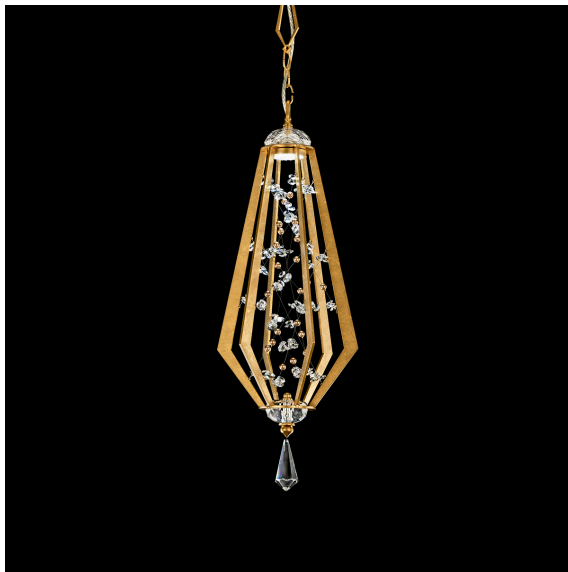

Eternity

SJ6726

LINE DRAWING

DESCRIPTION

A masterful creation. Playing within the edges, shards of sultry brilliance reflect from a Radiance Crystal Dust core.

FEATURES

- Hand pinned Schonbek Radiance crystal and Swarovski Pearls
- Built in color temperature adjustability. Switch from 3000K/3500K/4000K. Switch may be installed in junction box.
- Can be mounted on a sloped ceiling.
- Driver concealed within the canopy

CRYSTAL OPTIONS

Radiance
Crystal
(R)

PEARL OPTIONS

Tahitian Silver
Pearl
(PTS)

Vintage Gold
Pearl
(PVG)

FINISH OPTIONS

Antique Silver
(-48)

Black
(-51)

Heirloom
Gold
(-22)

SPECIFICATIONS

Light Source	LED
Standards	UL/cUL, Title 24

Model	Finish	Crystal	Size	CCT	Weight	Voltage	Wattage	LED Lumens	Delivered Lumens
SJ6726	- 22 - 48 - 51	R	27"	3000K/3500K/ 4000K	10lbs	120V/277V	6W	580	Up To 406

Example: SJ6726-48PTSR