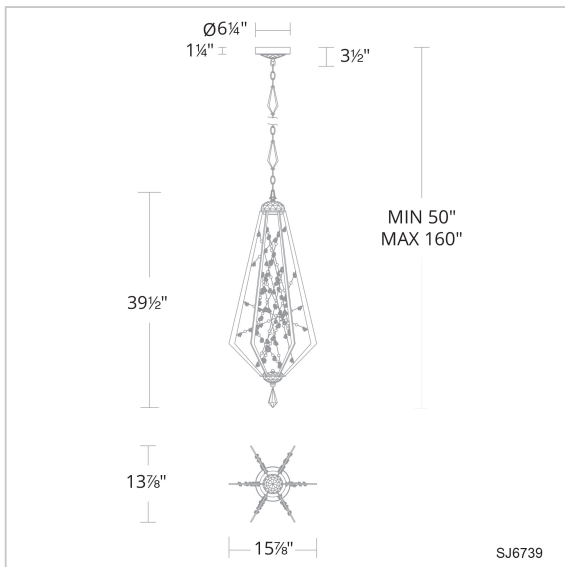

# Eternity

SJ6739

## LINE DRAWING

## SPECIFICATIONS

**Light Source  
Standards**

LED  
ETL/cETL, Title 24

Model	Finish	Crystal	Size	CCT	Weight	Voltage	Wattage	LED Lumens	Delivered Lumens
SJ6739	- 22 - 48 - 51	R	40"	3000K/3500K/ 4000K	14lbs	120V/277V	17W	1615	Up To 1050