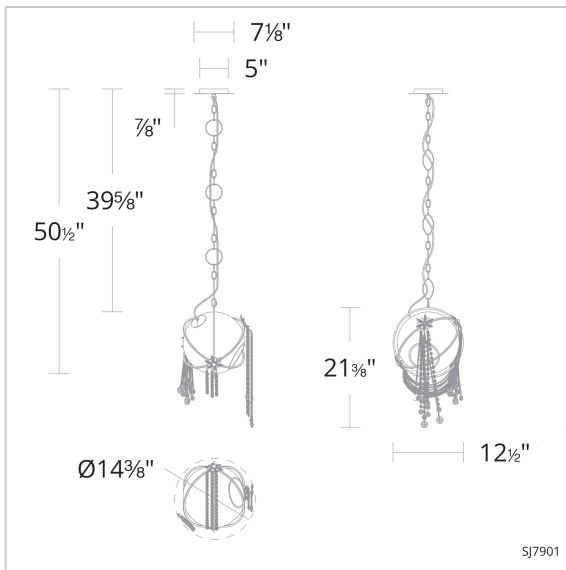

Revere
SJ7901

DESCRIPTION

Braided mesh chains and bonds of gold capture an orb topped with tiny jewels of Radiance Crystal Dust, spreading light throughout space.

FEATURES

- Mouth blown glass with integrated LED
- Vintage cloth woven cord accentuates the hand formed suspension chain
- Hand pinned Schonbek Radiance trim and hand formed accents
- Built-in color temperature adjustability switch from 3000K/3500K/4000K (at time of installation)
- Comes with one 11" optic sphere
- Can be mounted on a sloped ceiling.
- Driver concealed within the canopy

CRYSTAL OPTIONS

Radiance
Crystal
(R)

FINISH OPTIONS

Heirloom
Gold
(-22)

SPECIFICATIONS

Light Source Standards LED
ETL/cETL, Title 24

LINE DRAWING

Model	Finish	Crystal	# of Lights	CCT	Weight	Voltage	Wattage	LED Lumens	Delivered Lumens
SJ7901	- 22	R	1 Light	3000K/3500K/ 4000K	9lbs	120V/277V	5W	326	Up To 288.6

Example: SJ7901-22R