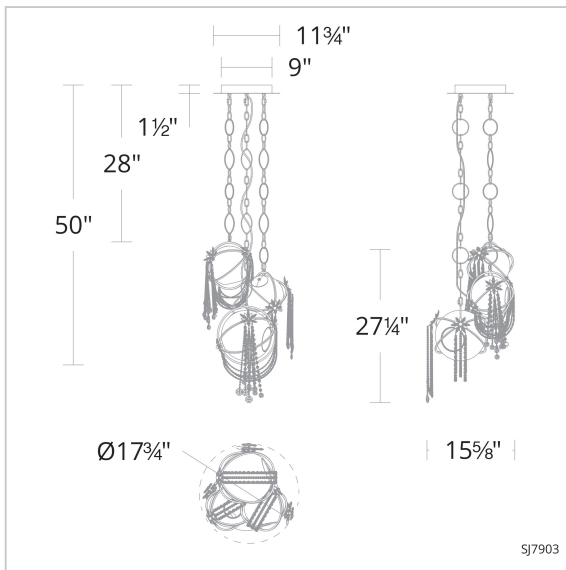

Revere
SJ7903

DESCRIPTION

Braided mesh chains and bonds of gold capture an orb topped with tiny jewels of Radiance Crystal Dust, spreading light throughout space.

FEATURES

- Mouth blown glass with integrated LED
- Vintage cloth woven cord accentuates the hand formed suspension chain
- Hand pinned Schonbek Radiance trim and hand formed accents
- Built-in color temperature adjustability switch from 3000K/3500K/4000K (at time of installation)
- Comes with two 7" and one 9" optic spheres
- Can be mounted on a sloped ceiling.
- Driver concealed within the canopy

CRYSTAL OPTIONS

Radiance
Crystal
(R)

FINISH OPTIONS

Heirloom
Gold
(-22)

SPECIFICATIONS

Light Source Standards LED
ETL/cETL, Title 24

LINE DRAWING

Model	Finish	Crystal	# of Lights	CCT	Weight	Voltage	Wattage	LED Lumens	Delivered Lumens
SJ7903	- 22	R	3 Light	3000K/3500K/ 4000K	19lbs	120V/277V	14W	977	Up To 866