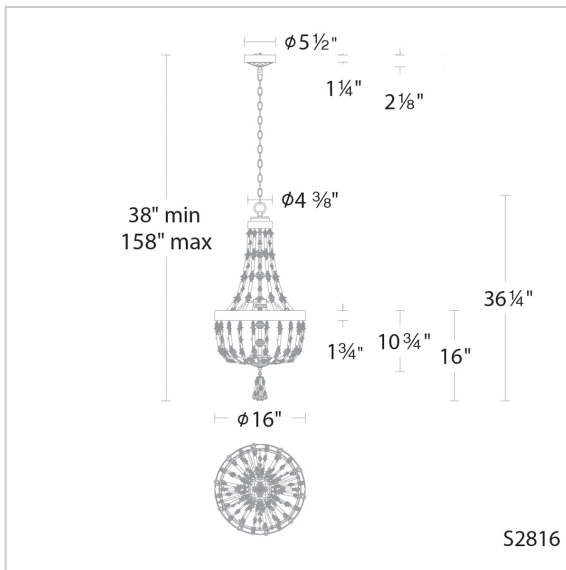

LINE DRAWING

DESCRIPTION

Discover a French colonial treasure in this exotic transformation of the Louis XIV Empire style with Polynesian influences. Drapes of bamboo garland in dimensional finishes and asymmetric crystals come alive when internally illuminated with discreet LEDs. This Naturalistic Schonbek expresses volume without mass.

FEATURES

- Touch switch on fixture for color temperature adjustability. Switch from 3000K/3500K/4000K.
- Can be mounted on a sloped ceiling.
- Driver concealed within the fixture

CRYSTAL OPTIONS

Optic Crystal
(O)

FINISH OPTIONS

Heirloom
Gold
(-22)

Antique Silver
(-48)

Black
(-51)

SPECIFICATIONS

Light Source	LED
Dimming	ELV,0-10V, Triac
Standards	ETL/cETL, Title 24

Model	Finish	Crystal	Size	CCT	Weight	Voltage	Wattage	LED Lumens	Delivered Lumens
S2816	- 22 - 48 - 51	O	16"	3000K/3500K/ 4000K	23lbs	120V/277V	32W	2430	Up To 1166

Example: S2816-22O