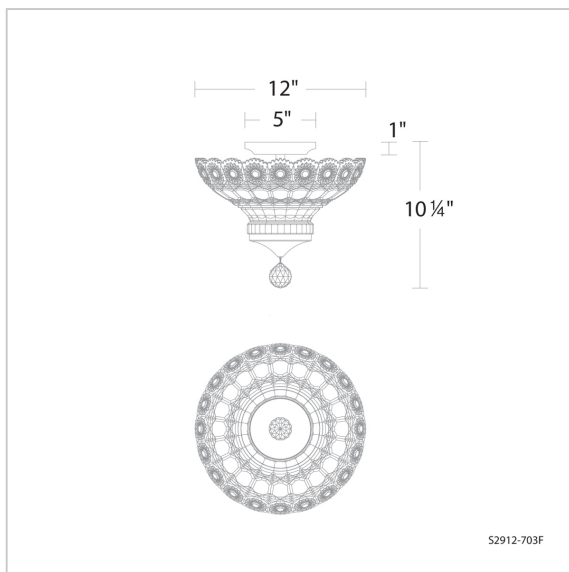

Sterling LED

S2912

LINE DRAWING

DESCRIPTION

As perfect a fit as a glass slipper, a Schonbek Sterling LED magically transforms intimate spaces. Available in two sizes to accommodate both powder rooms and enviable walk-in closets, the hand-cut crystal bowls offer ample illumination from sparkling LED lights selected for optimal color rendition.

FEATURES

- Built in color temperature adjustability. Switch from 3000K/3500K/4000K. Switch may be installed in junction box.
- Driver concealed within the fixture

CRYSTAL OPTIONS

Heritage
Handcut Crystal
(H)

FINISH OPTIONS

Polished
Chrome
(-702)

SPECIFICATIONS

Light Source	LED
CRI	90
Dimming	ELV, Triac
Standards	ETL/cETL, Title 24

REPLACEMENT PARTS

RPL-GLA-2912FINIAL - Bottom Crystal
90565/305 - Crystal bowl shade

Model	Finish	Crystal	Size	CCT	Weight	Voltage	Wattage	LED Lumens	Delivered Lumens
S2912	- 702	H	12"	3000K/3500K/ 4000K	9lbs	120V/277V	22W	1600	Up To 1200

Example: S2912-702H