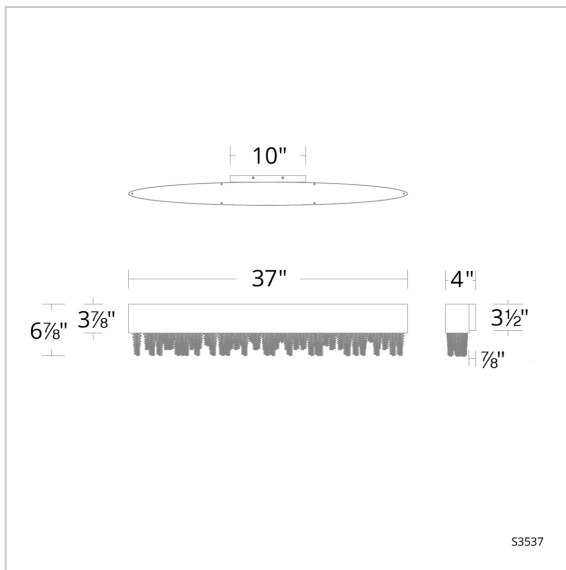

### LINE DRAWING

### SPECIFICATIONS

Light Source	LED
CRI	90
Dimming Standards	ELV,0-10V, Triac ETL/cETL, Title 24

Model	Finish	Crystal	Size	CCT	Weight	Voltage	Wattage	LED Lumens	Delivered Lumens
S3537	- 18 - 700 - 701	O	37"	3000K/3500K/ 4000K	11.8lbs	120V-277V	36W	3150	Up To 1698