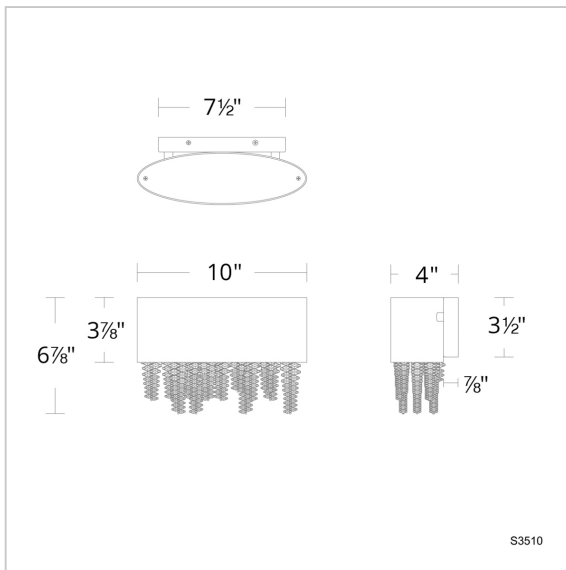

Soleil

S3510

LINE DRAWING

DESCRIPTION

Dripping with asymmetric Optic Crystal strands suggestive of melodic scales, Soleil intimates a soothing composition of order balanced with chaos. A beautifully finished geometry conceals modern LED optimized for color rendition.

Optic Crystal
(O)

FINISH OPTIONS

Black
(-18)

Aged Brass
(-700)

Polished
Nickel
(-701)

SPECIFICATIONS

Light Source	LED
CRI	90
Dimming Standards	ELV,0-10V, Triac ETL/cETL, Title 24

Model	Finish	Crystal	Size	CCT	Weight	Voltage	Wattage	LED Lumens	Delivered Lumens
S3510	- 18 - 700 - 701	O	10"	3000K/3500K/ 4000K	3.8lbs	120V-277V	18W	1350	Up To 728