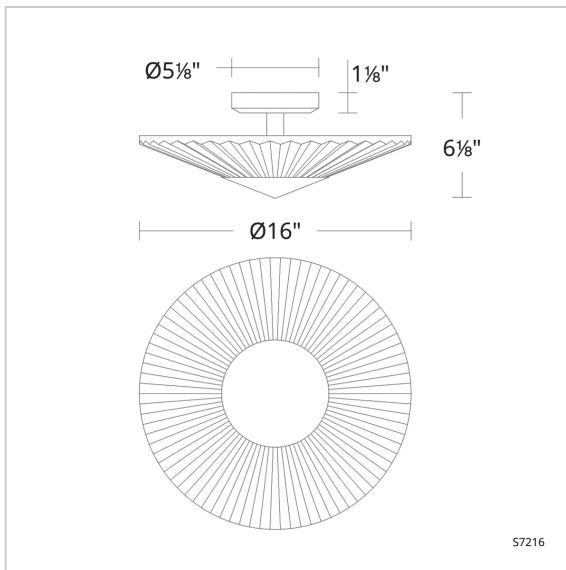

Origami

S7216

LINE DRAWING

DESCRIPTION

Calming and prescient, the Origami Collection proffers a simple elegance. Folds in the patterned hand-cut crystal glass shade act as prisms, bending the light to create breathtaking illumination from its integrated LEDs

CRYSTAL OPTIONS

Heritage
Handcut Crystal
(H)

FINISH OPTIONS

Aged Brass
(-700)

Polished
Chrome
(-702)

SPECIFICATIONS

Light Source	LED
CRI	90
Dimming	ELV, Triac
Standards	ETL/cETL, Title 24

Model	Finish	Crystal	Size	CCT	Weight	Voltage	Wattage	LED Lumens	Delivered Lumens
S7216	- 700 - 702	H	16"	3000K/3500K/ 4000K	12.6lbs	120V/277V	20W	2500	Up To 1122