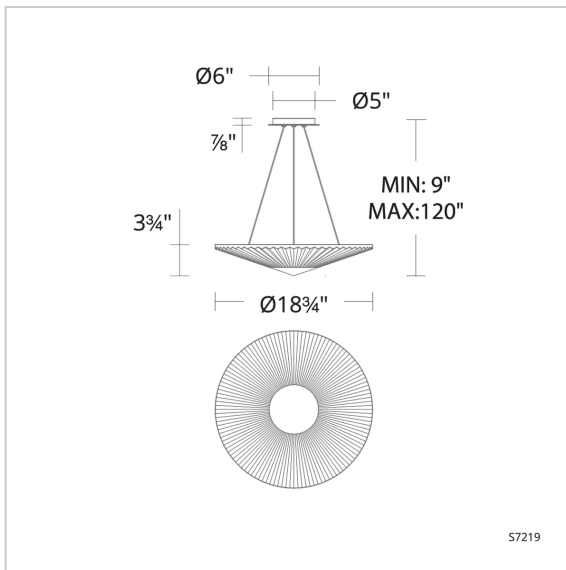

Origami

S7219

LINE DRAWING

DESCRIPTION

Calming and prescient, the Origami Collection proffers a simple elegance. Folds in the patterned hand-cut crystal glass shade act as prisms, bending the light to create breathtaking illumination from its integrated LEDs

FEATURES

- Built in color temperature adjustability. Switch from 3000K/3500K/4000K. Switch may be installed in junction box.
- Thin powered aircraft cables provide an ultra clean look for adjustable suspension height.
- Can be mounted on a sloped ceiling.
- Driver concealed within the fixture

CRYSTAL OPTIONS

Heritage
Handcut Crystal
(H)

FINISH OPTIONS

Aged Brass
(-700)

Polished
Chrome
(-702)

SPECIFICATIONS

Light Source	LED
CRI	90
Dimming	ELV, Triac
Standards	ETL/cETL

Model	Finish	Crystal	Size	CCT	Weight	Voltage	Wattage	LED Lumens	Delivered Lumens
S7219	- 700 - 702	H	19"	3000K/3500K/ 4000K	21.2lbs	120V/277V	21W	547	Up To 456