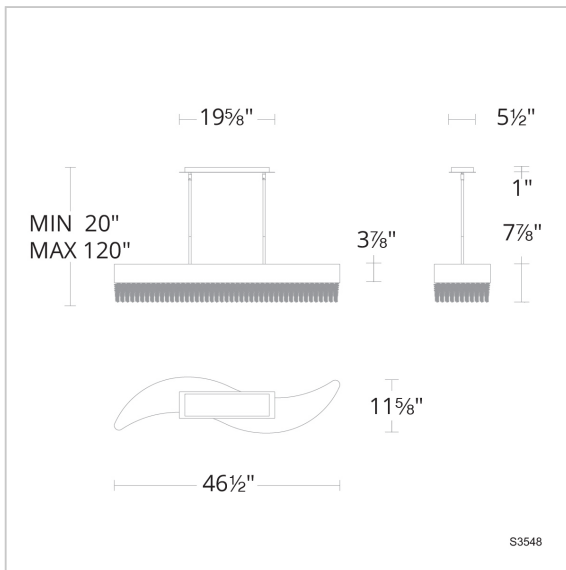

Soleil

S3548

LINE DRAWING

DESCRIPTION

Dripping with asymmetric Optic Crystal strands suggestive of melodic scales, Soleil intimates a soothing composition of order balanced with chaos. A beautifully finished geometry conceals modern LED optimized for color rendition.

FEATURES

- Built in color temperature adjustability. Switch from 3000K/3500K/4000K. Switch may be installed in junction box.
- Hangstraight swivel.
- Three 12" and one 6" down rods included (additional sold separately)
- Slide-on rectangular canopy with minimal hardware.
- Can be mounted on a sloped ceiling.
- Driver concealed within the fixture

CRYSTAL OPTIONS

Optic Crystal
(O)

FINISH OPTIONS

Black
(-18)

Polished
Nickel
(-701)

Aged Brass
(-700)

SPECIFICATIONS

Light Source	LED
CRI	90
Dimming	ELV,0-10V, Triac
Standards	ETL/cETL, Title 24

Model	Finish	Crystal	Size	CCT	Weight	Voltage	Wattage	LED Lumens	Delivered Lumens
S3548	- 18 - 700 - 701	O	47"	3000K/3500K/ 4000K	20.6lbs	120V-277V	45W	4050	Up To 2183

Example: S3548-18O