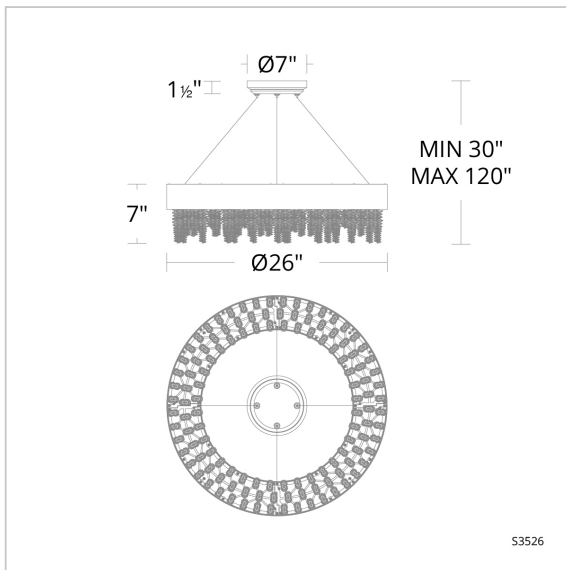

### LINE DRAWING

### SPECIFICATIONS

<b>Light Source</b>	LED
<b>CRI</b>	90
<b>Dimming</b>	ELV,0-10V, Triac
<b>Standards</b>	ETL/cETL, Title 24

Model	Finish	Crystal	Size	CCT	Weight	Voltage	Wattage	LED Lumens	Delivered Lumens
S3526	- 18 - 700 - 701	O	26"	3000K/3500K/ 4000K	27.7lbs	120V-277V	40W	3615	Up To 2098