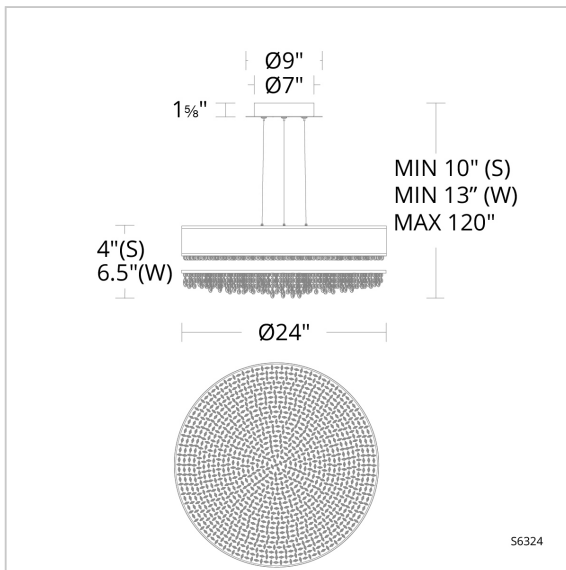

Eclyptix LED

S6324

LINE DRAWING

DESCRIPTION

A deluge of Radiance Crystal fall from a luminous body of iridescent organza. Suspended with invisible powered aircraft cable, marvel at a pristine ensemble that appears to hover in midair.

FEATURES

- Built in color temperature adjustability. Switch from 3000K/3500K/4000K.
- Organza overlay fabric shade
- Thin powered aircraft cables provide an ultra clean look for adjustable suspension height.
- Can be mounted on a sloped ceiling.
- Driver concealed within the canopy

CRYSTAL OPTIONS

SHADE OPTIONS

Silver Shade
(1A)

White Shade
(2A)

FINISH OPTIONS

Polished
Stainless
Steel
(-401)

SPECIFICATIONS

Light Source	LED
CRI	90
Dimming	ELV,0-10V, Triac
Standards	ETL/cETL, Title 24

REPLACEMENT PARTS

S6324SVRSHADE - Silver Shade
S6324WHTSHADE - White Shade

Model	Finish	Crystal	Size	CCT	Weight	Voltage	Wattage	LED Lumens	Delivered Lumens
S6324	- 401	RS RW	24"	3000K/3500K/ 4000K	21lbs	120V	31W	2166	Up To 1170