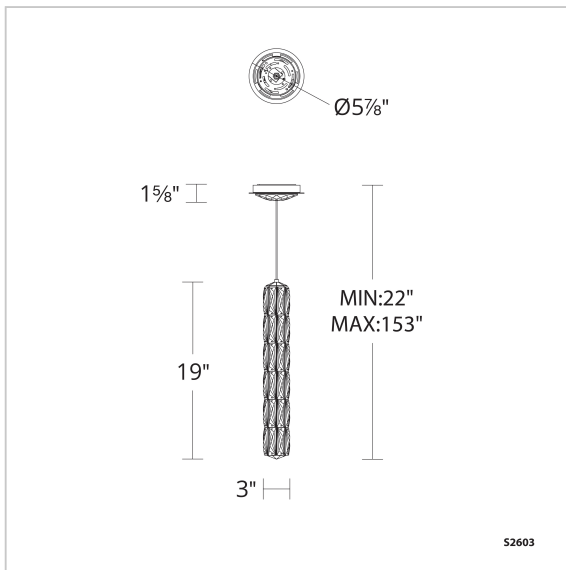

# Verve LED

S2603

## LINE DRAWING

## SPECIFICATIONS

Light Source  
Standards

LED  
ETL/cETL, Title 24

Model	Finish	Crystal	Size	CCT	Weight	Voltage	Wattage	LED Lumens	Delivered Lumens
S2603	- 401	R	19"	3000K/3500K/ 4000K	5.1lbs	120/277V	17W	1435	Up To 1122