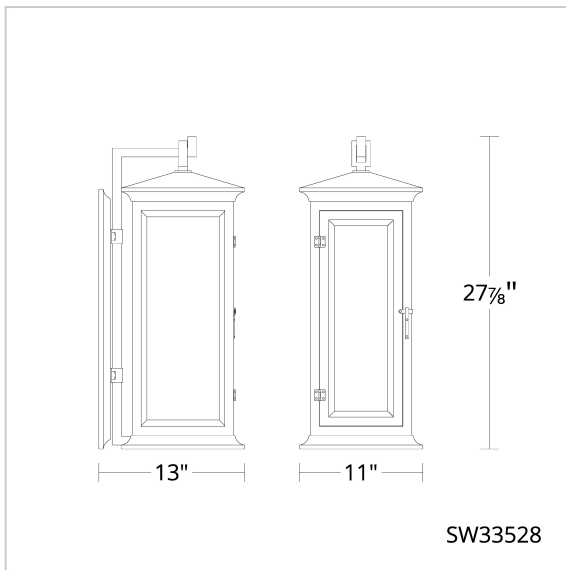

Dresden

SW33528

LINE DRAWING

DESCRIPTION

The Dresden medium outdoor wall lantern embodies a perfect balance of visual appeal and durability. Constructed of pure brass, its boxed structure features a stepped modern roofline and handle for a contemporary touch. Glass panels enclose the design, protecting the candle lamping within, while the front window openings ensure easy access for maintenance. A beveled mirror on the back wall intensifies the golden glow, creating a radiant and welcoming setting.

CRYSTAL OPTIONS

FINISH OPTIONS

Burnish Brass
(-718)

SPECIFICATIONS

Light Source Incandescent
Standards ETL/cETL

REPLACEMENT PARTS

RPL-GLA-33528-01 - Replacement Glass Front
RPL-GLA-33528-02 - Replacement Glass Side

Model	Finish	Crystal	Size	CCT	Weight	Voltage	Wattage	LED Lumens	Delivered Lumens
SW33528	- 718		28"		22lbs				Up To

Example: SW33528-718