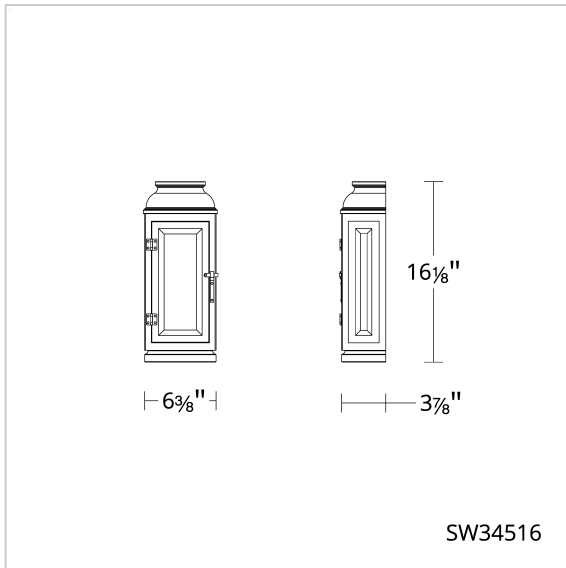

La Motte

SW34516

CRYSTAL OPTIONS

FINISH OPTIONS

Oil Rubbed
Bronze
(-719)

SPECIFICATIONS

Light Source	Incandescent
CRI	90
Standards	ETL/cETL

REPLACEMENT PARTS

RPL-GLA-34516-03 - Replacement Glass Mirror
 RPL-GLA-34516-02 - Replacement Glass Side
 RPL-GLA-34516-01 - Replacement Glass Front

LINE DRAWING

Model	Finish	Crystal	Size	CCT	Weight	Voltage	Wattage	LED Lumens	Delivered Lumens
SW34516	- 719		16"		0lbs			#N/A	Up To #N/A