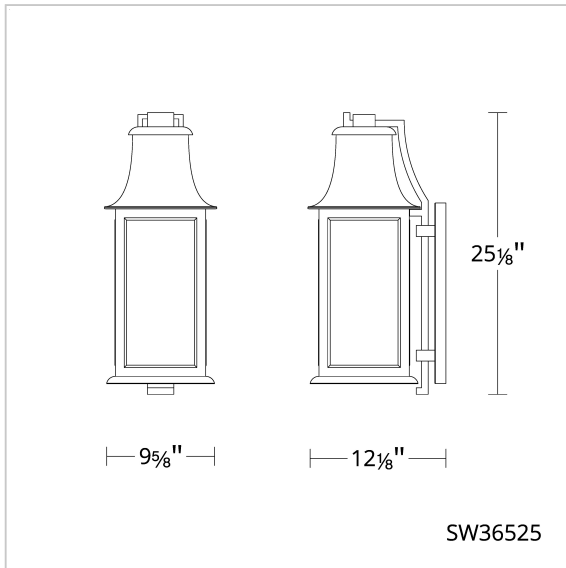

Proctor
SW36525

CRYSTAL OPTIONS

FINISH OPTIONS

Oil Rubbed
Bronze
(-719)

SPECIFICATIONS

Light Source	Incandescent
CRI	90
Standards	ETL/cETL

REPLACEMENT PARTS

RPL-GLA-36525-01 - Replacement Glass

LINE DRAWING

Model	Finish	Crystal	Size	CCT	Weight	Voltage	Wattage	LED Lumens	Delivered Lumens
SW36525	- 719		25"		0lbs			#N/A	Up To #N/A

Example: SW36525-719