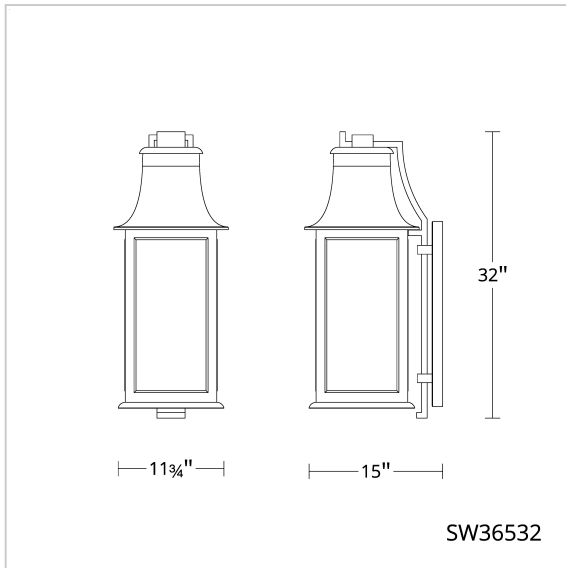

Proctor
SW36532

CRYSTAL OPTIONS

FINISH OPTIONS

Oil Rubbed
Bronze
(-719)

SPECIFICATIONS

Light Source	Incandescent
CRI	90
Standards	ETL/cETL

REPLACEMENT PARTS

RPL-GLA-36532-01 - Replacement Glass

LINE DRAWING

Model	Finish	Crystal	Size	CCT	Weight	Voltage	Wattage	LED Lumens	Delivered Lumens
SW36532	- 719		32"		0lbs			#N/A	Up To #N/A

Example: SW36532-719