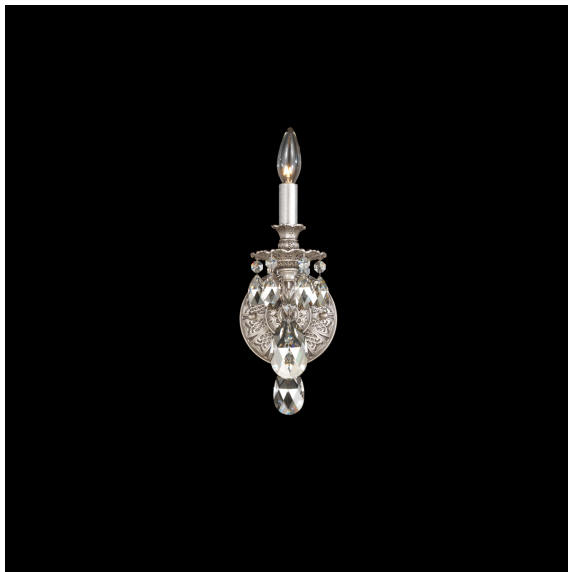

# Milano

5641

## DESCRIPTION

This Schonbek celebrates the great Italian chandeliers of the 17th century. Baroque castings are elaborately intricate and its frame is elevated with equally ornate casted vases, bobeches and tiers of candelabras. The effect is operatic and emblematic of the generous patrons of the arts of the age.

## CRYSTAL OPTIONS

Heritage  
Handcut Crystal  
(H)

Crystals from  
Swarovski®  
(S)

Radiance  
Crystal  
(R)

## SPECIFICATIONS

<b>Light Source</b>	Incandescent
<b>Standards</b>	UL/cUL
<b>Bulb Info</b>	B10 (E12 Base), Qty 1, 60 Max.

Model	Finish	Crystal	# of Lights	Voltage	Height	Width	Length
5641	- 22 - 23	H	1 Light	120V	13.5"	5"	7"
	- 26 - 27	S					
	- 48 - 76	R					
	- 83						