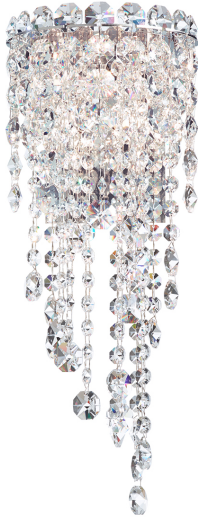

Chantant

CH0832

DESCRIPTION

Angelic and simultaneously surreal, Chantant invites a magical connection. Invoking the wonder of traveling beneath a canopy of bioluminescence, organic crystal strands of varying gem size collaborate surprisingly toward a serene symmetry.

CRYSTAL OPTIONS

Radiance
Crystal
(R)

Optic Crystal
(O)

FINISH OPTIONS

Polished
Stainless
Steel
(-401)

SPECIFICATIONS

Light Source
Standards
Bulb Info

Halogen
UL/cUL
G9 (G9 Base), Qty 2, 40 Max.

Model	Finish	Crystal	# of Lights	Voltage	Height	Width	Length
CH0832	- 401	R O	2 Light	120V	16"	6"	6.5"

Example: CH0832N-401R