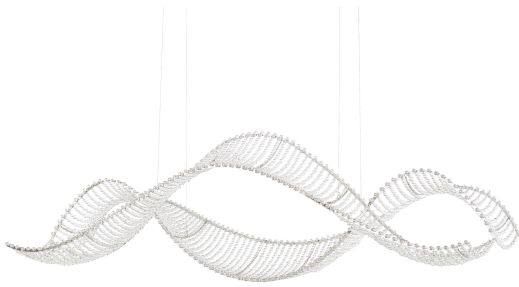

Alon

SRI500

DESCRIPTION

Undulating waves assert a musical cadence, frothing icily and ever in perpetual motion. Outlined exclusively in Swarovski® Crystals and illuminated by the LED canopy from above, Alon is that suspended animation inspired by Edo period art that expressed the awesomeness of the ocean.

FEATURES

- Equipped with (6) 3000K color temperature LED canopy downlights
- Can be mounted on a sloped ceiling.

CRYSTAL OPTIONS

Crystals from
Swarovski®
(S)

FINISH OPTIONS

Stainless
Steel
(-SS1)

SPECIFICATIONS

Light Source	LED
Standards	UL/cUL
Bulb Info	LED

Model	Finish	Crystal	Size	Voltage	Height	Width	Length
SRI500	- SS1	S	60"	120V	19"	19"	60"

Example: SRI500N-SS1S