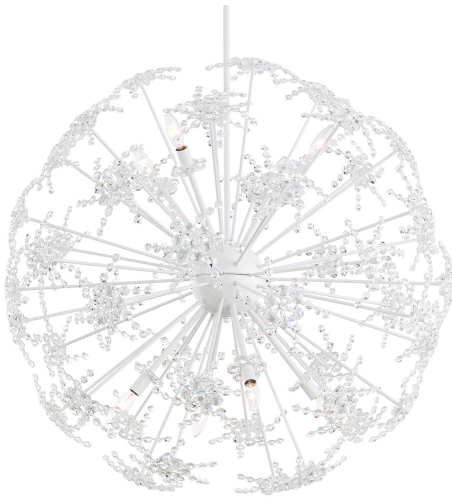

Esteracae

DN1036E

DESCRIPTION

Esteracae presents an elegant and delicate display of hand-finished metal florets pinned with faceted crystals that reflect and refract a lovely layer of illumination. This 8-light pendant offers an ethereal style to luxury settings.

FEATURES

- Can be mounted on a sloped ceiling.

CRYSTAL OPTIONS

Radiance®
Crystal
(R)

FINISH OPTIONS

Polished
Stainless
Steel
(-401)

Black
(-51)

Antique Silver
(-48)

Heirloom
Gold
(-22)

Jet Black
(-55)

White Luster
(-306)

SPECIFICATIONS

Light Source

Incandescent

Standards

CB, IP20

Bulb Info

B35 (E14 Base), Qty 8, 40 Max.

Model	Finish	Crystal	# of Lights	Voltage	Height	Width	Length
DN1036E	- 22 - 48 - 51 - 55 - 306 - 401	R	8 Light	220V	36"	36"	36"

Example: DN1036E-401R

Esteracae

schonbek.com