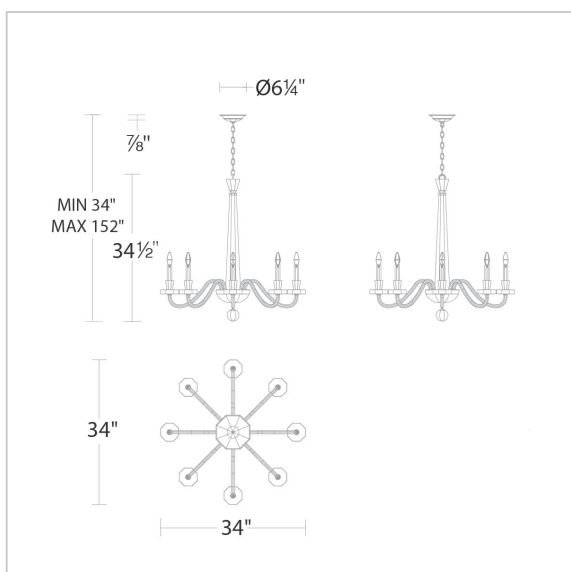

LINE DRAWING

DESCRIPTION

Reaching into the archives, what was old becomes new again. Amadeus narrowly escaped communist eradication to be reborn today. In honor of the bravery of the 3rd generation Schonbek family that smuggled this design into the Americas, we are proud to present this stunning revival.

FEATURES

- Optic Haze™, made of natural quartz, has unique variations in luster, hue, patterning and texture inherent to this material. When illuminated, the dimension of the crystal is beautifully accented.
- Can be mounted on a sloped ceiling.

AVAILABLE TRIM

AVAILABLE FINISHES

SPECIFICATIONS

Light Source Standards Incandescent
UL/cUL

Model	Finish	Crystal	# of Lights	Voltage	Height	Width	Length	Weight
S9334	- 22 - 23 - 26 - 48 - 51 - 76	OH	8 Light	120V	34.5"	34"	34"	37.4lbs

Example: S9334-48OH