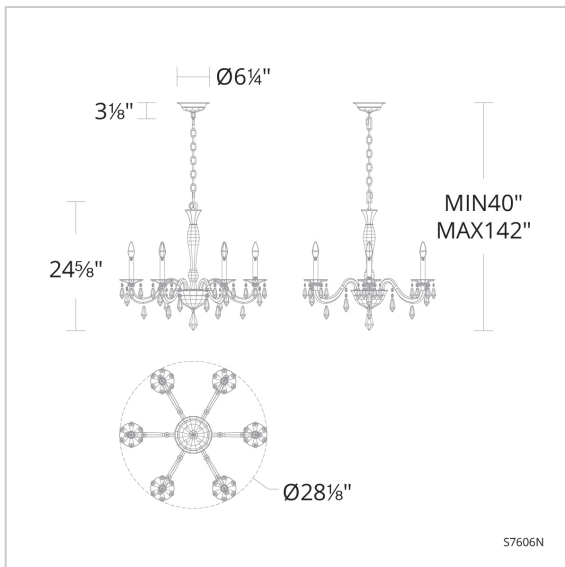

FEATURES

- Delicate mouth blown glass column accented by artisan aluminum cast arms
- Uses six 60w maximum B10 bulbs (not included)
- Adorned by exclusive Schonbek Radiance® icicle crystal
- Available in Schonbek Signature Finishes and Schonbek Premium Finishes
- Can be mounted on a sloped ceiling.

Etruscan
Gold
(-23)
Premium

LINE DRAWING

SPECIFICATIONS

Light Source Standards

Incandescent
UL/cUL

Model	Finish	Crystal	# of Lights	Voltage	Height	Width	Length	Weight
S7606	- 22 - 23 - 26 - 48 - 51 - 76	R	6 Light	120V	24.6"	28.1"	28.1"	13.7lbs