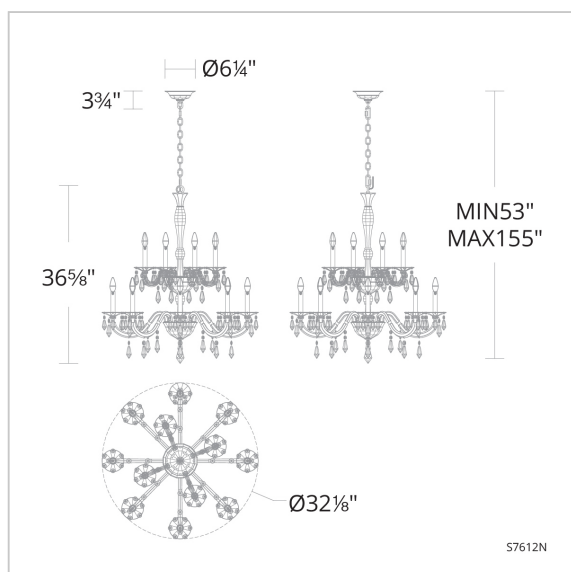

### LINE DRAWING

### FEATURES

- Delicate mouth blown glass column accented by artisan aluminum cast arms
- Uses twelve 60w maximum B10 bulbs (not included)
- Adorned by exclusive Schonbek Radiance® icicle crystal
- Available in Schonbek Signature Finishes and Schonbek Premium Finishes
- Can be mounted on a sloped ceiling.

### SPECIFICATIONS

**Light Source Standards**

Incandescent  
UL/cUL

Model	Finish	Crystal	# of Lights	Voltage	Height	Width	Length	Weight
S7612	- 22 - 23 - 26 - 48 - 51 - 76	R	12 Light	120V	36.6"	32.1"	32.1"	23.7lbs