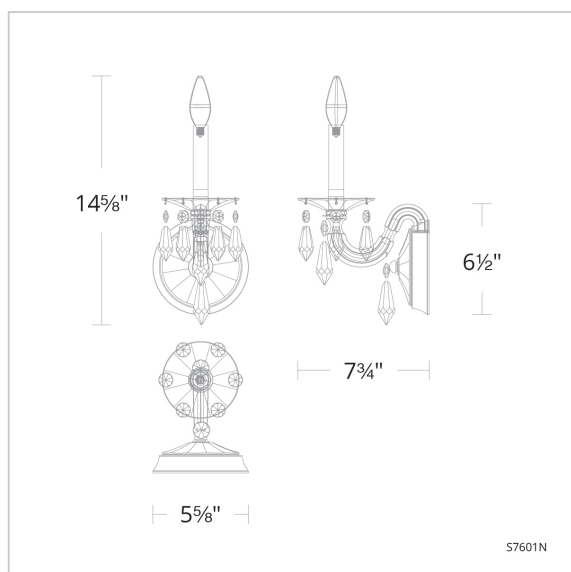

### LINE DRAWING

### SPECIFICATIONS

**Light Source  
Standards**

Incandescent  
UL/cUL

Model	Finish	Crystal	# of Lights	Voltage	Height	Width	Length	Weight
S7601	- 22 - 23 - 26 - 48 - 51 - 76	R	1 Light	120V	14.6"	5.6"	7.8"	2lbs