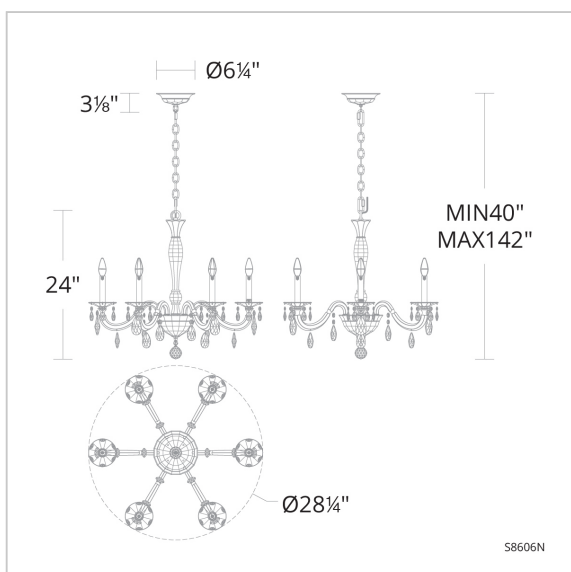

LINE DRAWING

DESCRIPTION

In the progressive style of the urban bourgeoisie, San Marco forgoes the embellishments favored by the land-owning class for a more modern sophistication where austerity and proportionality is respected. Drawn into Bohemian cut crystal vases, each lustrous, hand-finished arm proffers exquisite drops of Schonbek Radiance Crystal.

FEATURES

- Delicate mouth blown glass column accented by artisan aluminum cast arms
- Uses six 60w maximum B10 bulbs (not included)
- Adorned by traditional Schonbek Radiance® crystal drops
- Available in Schonbek Signature Finishes and Schonbek Premium Finishes
- Can be mounted on a sloped ceiling.

AVAILABLE TRIM

Radiance®
Crystal
(R)

AVAILABLE FINISHES

Heirloom
Gold
(-22)

Antique Silver
(-48)

Black
(-51)

French Gold
(-26)
Premium

Etruscan
Gold
(-23)
Premium

Heirloom
Bronze
(-76)
Premium

SPECIFICATIONS

Light Source
Standards

Incandescent
UL/cUL

Model	Finish	Crystal	# of Lights	Voltage	Height	Width	Length	Weight
S8606	- 22 - 23 - 26 - 48 - 51 - 76	R	6 Light	120V	24"	28.3"	28.3"	13lbs

Example: S8606N-22R