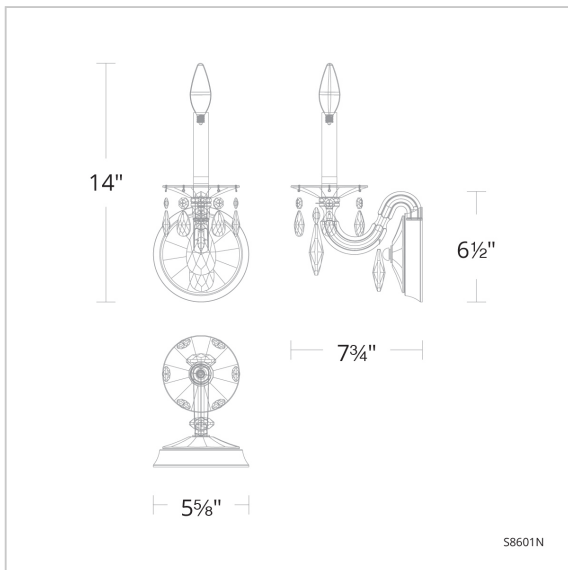

San Marco

S8601

LINE DRAWING

DESCRIPTION

In the progressive style of the urban bourgeoisie, San Marco forgoes the embellishments favored by the land-owning class for a more modern sophistication where austerity and proportionality is respected. Drawn into Bohemian cut crystal vases, each lustrous, hand-finished arm proffers exquisite drops of Schonbek Radiance Crystal.

FEATURES

- Artisan aluminum cast arms
- Uses one 60w maximum B10 bulb (not included)
- Adorned by traditional Schonbek Radiance crystal drops
- Available in Schonbek Signature Finishes and Schonbek Premium Finishes

French Gold
(-26)
Premium

SPECIFICATIONS

**Light Source
Standards**

Incandescent
UL/cUL

Model	Finish	Crystal	# of Lights	Voltage	Height	Width	Length	Weight
S8601	- 22 - 23 - 26 - 48 - 51 - 76	R	1 Light	120V	14"	5.6"	7.8"	2lbs