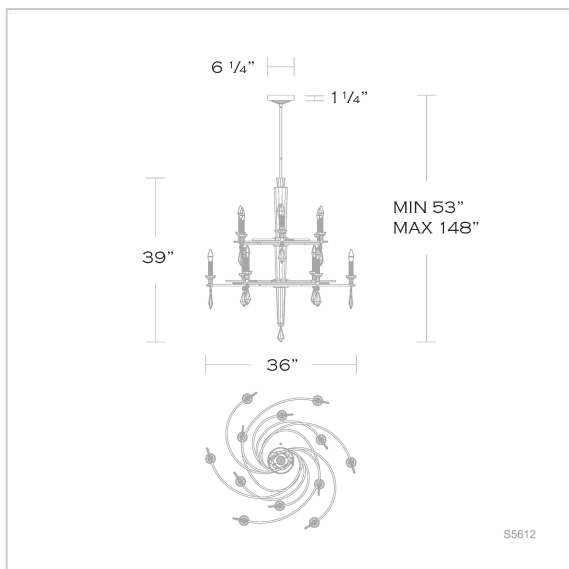

Tempest

S5612

LINE DRAWING

DESCRIPTION

Elegantly arching, handcrafted metal arms intertwine in a dance of sheer beauty, their every curve and sweep imbued with the essence of romance. Adorned by a sparkling Radiance™ Crystal column and delicate Radiance™ Crystal teardrops, Tempest is a symbol of passion and longing, with a faceted drop as the crowning jewel. The embrace of pressed crystal bobeches nestled within gleaming metal candle slips evokes the timeless allure of a vintage romance.

FEATURES

- Handcrafted curved arms are truncated by gleaming crystal ends.
- Stunning Radiance crystal drops punctuate each candlestick.
- A beautifully formed crystal center column tapers to a focal Radiance crystal finial.
- Three 12" and one 6" down rods included (additional sold separately)

REPLACEMENT PARTS

RPL-ROD-IN06LS-710 - 6in Replacement Rod (710)
 RPL-ROD-IN06LS-709 - 6in Replacement Rod (709)
 RPL-ROD-IN12LS-710 - 12in Replacement Rod (710)
 RPL-ROD-IN12LS-709 - 12in Replacement Rod (709)

| Model | Finish | Crystal | # of Lights | Voltage | Height | Width | Length | Weight |
|-------|----------------------|---------|-------------|---------|--------|-------|--------|--------|
| S5612 | - 709/18 - 710/18 | R | 12 Light | 120V | 39" | 36" | 36" | 33lbs |