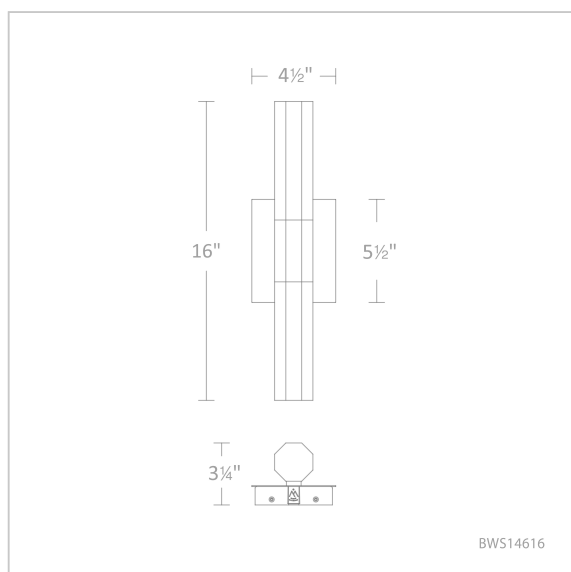

Josefina

BWS14616-TWA

LINE DRAWING

Project:

Location:

Fixture Type:

Catalog Number:

DESCRIPTION

REPLACEMENT PARTS

RPL-GLA-14616-01 - Replacement Crystal

Model	Crystal	Finish	Size	CCT	Voltage	Wattage	Weight	LED Lumens	Delivered Lumens
BWS14616-TW A	RD	- AB - BK	16"	TWA (3000K, 1800K - 4000K*)	120V-277V	15W	5lbs	977	Up To 685